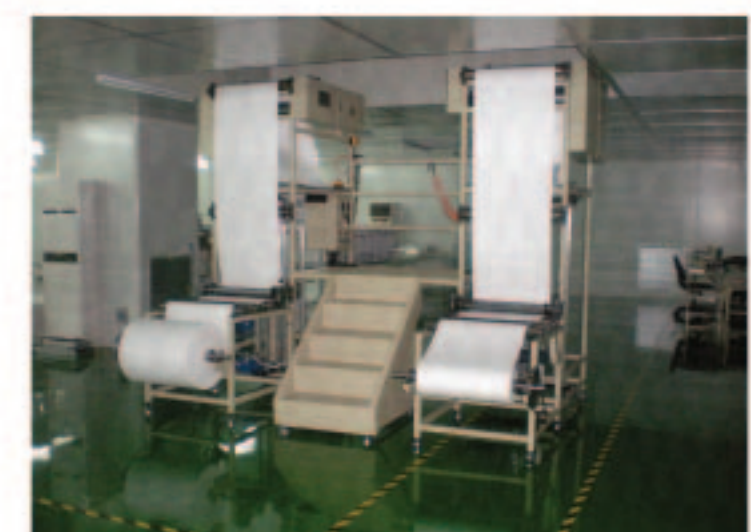

生产设备 production facility

数控冲床  
NC punching machine

激光镭射切割机  
Laser cutting machine

数控折床  
NC bending machine

焊接成型设备  
Welding machine

库板生产线  
sandwich panel production line

烤漆生产线  
painting line

粗效过滤器生产线  
Coarse filter production line

高周波贴合机  
High-frequency laminating machine

铝箔打折机  
corrugating machine

有隔板过滤器生产线  
separator filter production line

无隔板过滤器生产线  
mini-pleat filter production line

组装生产线  
assembling line

产品图片 Products Picture